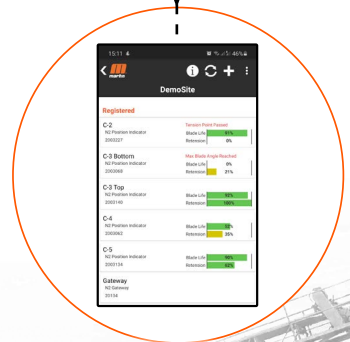

REMOTE MONITORING FOR BELT CLEANERS

Monitor conveyor belt cleaner blade tension and wear life from your desktop or mobile device

N2® Position Indicator

- Monitors the condition of belt cleaners by measuring the position of the blade
- Sends notifications when re-tensioning or replacement is needed, reducing the need for maintenance checks
- Estimates blade life - predicts when to order the replacement blade
- Provides alerts through mobile app when abnormal changes in position or temperature occur
- Retrofits directly to existing mainframes

N2 Cellular Gateway

Radio signal receiver and modem

- Collects data from Position Indicators and transmits it to the cloud
- A gateway can accommodate up to 200 PI's depending on site conditions and collects the data from it by radio signal
- Transmits via mobile network to the cloud
- Gateway is connected to standard power source on site and backed with battery

Smart Device Manager

Martin Mobile App

- Monitors the position of the blade
- Notifies when to re-tension the blade
- Notifies when to replace the blade
- Estimates blade life based on current rate of wear
- Notifies excessive movement of the mainframe
- Monitors ambient temperature

Data Cloud

mobile data

radio signal

N2® Position Indicators

N2® Cellular Gateway

Martin App

Martin Engineering Ltd.
The Tangent Hub, Unit 33,
Weighbridge Rd, Shirebrook,
Mansfield, NG20 8RX, UK

Tel.: +44 (0)1159 464746
info@martin-eng.co.uk
www.martin-eng.co.uk