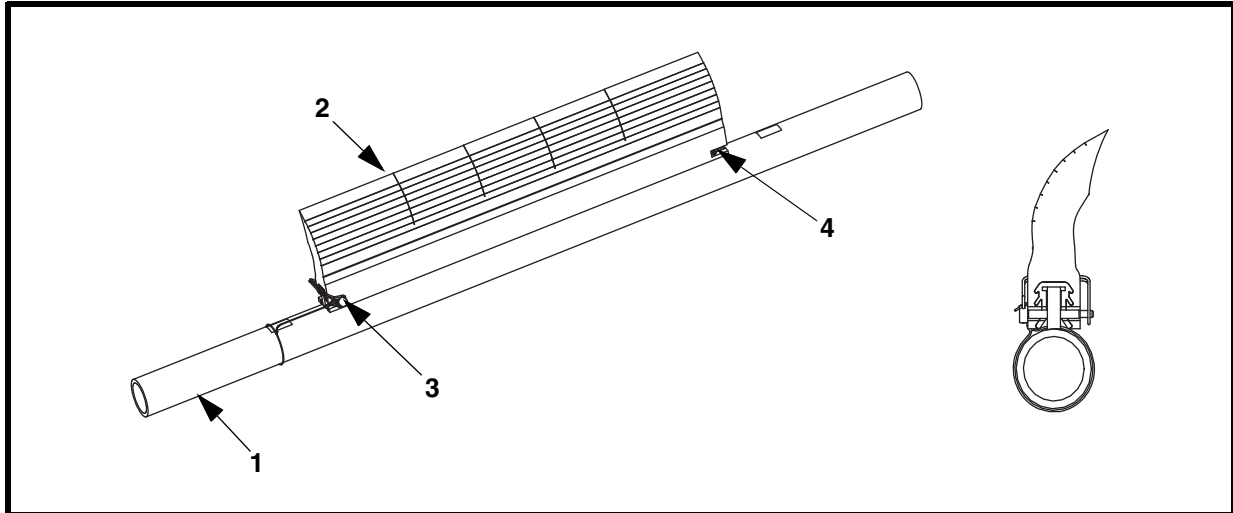

Martin® QC1™ Cleaner PD Replacement Parts List

Martin® QC1™ Cleaner PD Assembly, P/N 38556-XXXXXXXXXX

Item	Description	Part No.	Qty.
1	Mainframe	38551-XX	1
2	Blade	35381-XXXXXXXXXX	1
3	Lock Pin Lanyard Assembly	38168	1
4	Slotted Spring Pin	32774	1

SLITS/SEGMENTS
11: No slits or segments
10: Segments only
01: Slits only
00: Slits & Segments

BLADE COLOR
BR: Brown
CL: Tan
GR: Green
NB: Navy Blue
Blank: Orange