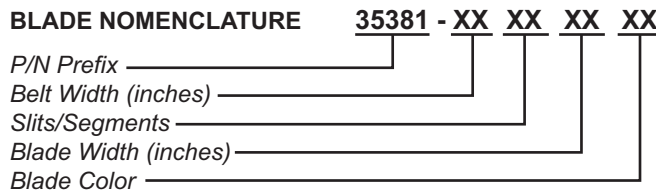

Martin® QC1™ Cleaner PD Replacement Parts List

Martin® QC1™ Cleaner PD Assembly, P/N 38556-XXXXXXXXXX

Item	Description	Part No.	Qty.
1	Mainframe	38551-XX	1
2	Blade	35381-XXXXXXXXXX	1
3	Lock Pin Lanyard Assembly	38168	1
4	Slotted Spring Pin	32774	1

SLITS/SEGMENTS
11: No slits or segments
10: Segments only
01: Slits only
00: Slits & Segments

BLADE COLOR
BR: Brown
CL: Tan
GR: Green
NB: Navy Blue
Blank: Orange